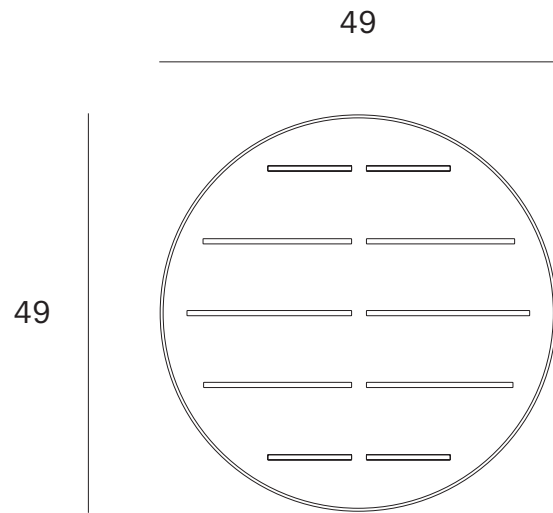

*Ethnicraft*

Outdoor tray side table - round - small - tray not included - Dimensions (cm)

*Ethnicraft*

Outdoor tray side table - round - small - tray not included - Dimensions (inches)